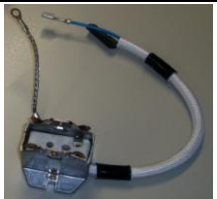

RAFRG22LS

Lamp socket assembly - G 22 for Rama Fresnel luminaires.

RAPCG22LS

Lamp socket assembly - G 22 for Rama PC luminaires.

1200FRLS

Lamp socket assembly - GX 9.5 for 1200 Fresnel luminaires.

1200PCLS

Lamp socket assembly - GX 9.5 for 1200 PC luminaires.